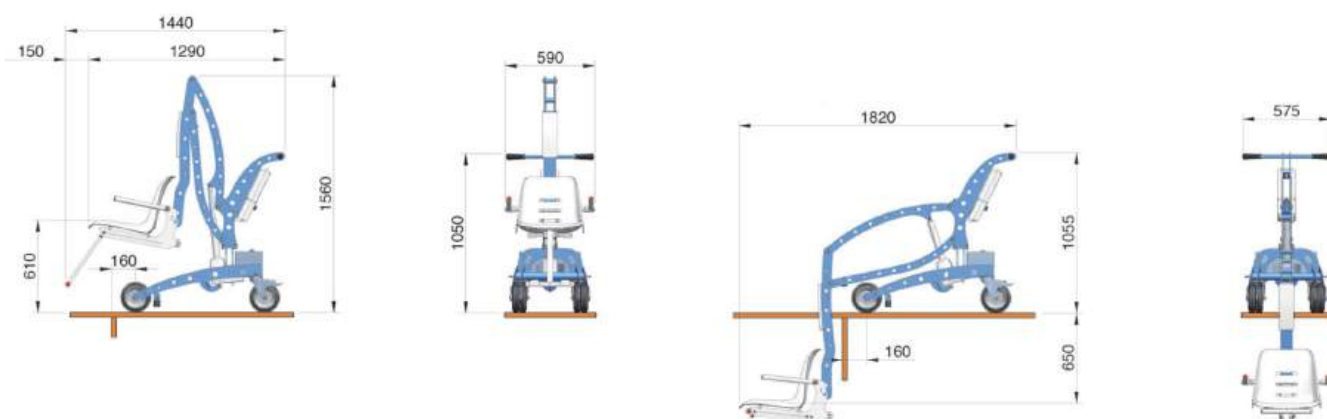

ECOPOOL

Portable Pool Lift

Ref. E5250

ECOPOOL is an electrically operated portable pool lift that makes it easier for people with reduced mobility to get into the water. With a load capacity of 150 kg, it guarantees good performance in terms of reliability and safety for users, at a relatively low cost.

It is equipped with a rubber safety brake at the front and a service brake on the rear wheels. As well as a headrest, the armrests are adjustable and the leg rest is removable for more comfortable immersion in the water. Although it comes with a 2-point seat belt, it can be fitted with a 4- or 5-point belt, depending on the user's needs.

Features

Lifting capacity	150 Kg
Time of lowering	20 s
Time of lifting	25 s
Depth of seat	650 mm
Autonomy cycles	60 cycles
Weight	135 Kg
Battery	12 V
Power	24 V

Dimensions

Specifications

Mobile push-button panel with spiral cable IPX06

4 Wheels with 200 mm diameter

Service brake on rear wheels

Headrest included

Removable leg support

Emergency mushroom shape button

Removable battery for charging

External battery charger

Safety front rubber stoppers