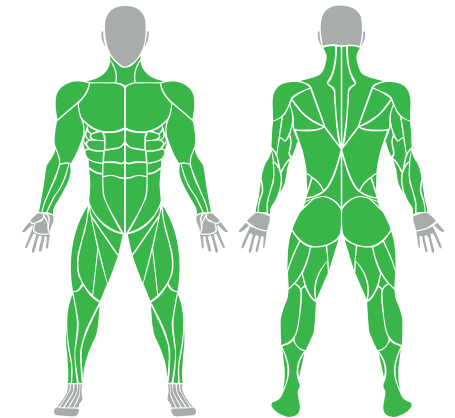

DESCRIPTION

Made of Golfoam. With clamping strips and safety locks. Various colors. Meet all the requirements of Directive 89/686/EEC which refers to compliance with EN 13138.

FUNCTION

Developed to provide floating in aquatic space. Its ergonomic shape allows it to be used in both vertical and horizontal positions. It can also be used in different areas of application, namely, in aquatic fitness, rehabilitation and aquatic personal trainer.

Comfort

Stability

Safety

Multifunctional

Adjustable

Made in Golfoam ensuring maximum buoyancy.

Tightening straps and safety straps for greater comfort and stability.

EXERCISE OBJECTIVES

Float aid for executing movements. It can also be used as a form of support in aquatic rehabilitation / therapy sessions.

INDICATED FOR:

Can be used by adults; adults with pathologies, adults with special needs (as long as they are young), athletes and adapted athletes.