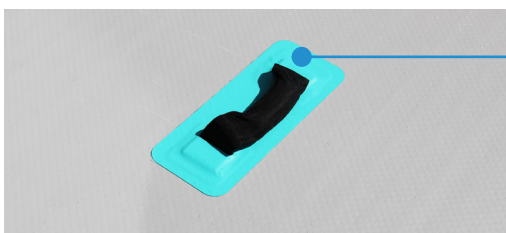

1 **Transport handle** on the back of the platform.