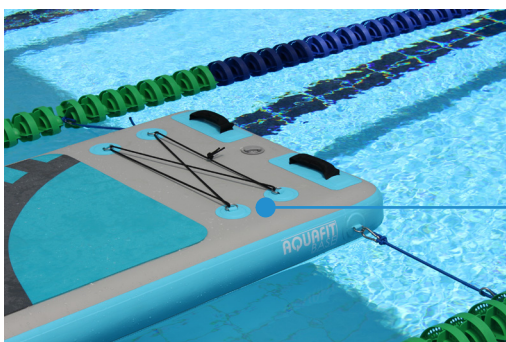

DESCRIPTION

Inflatable water platform specifically developed for training on the water surface. Having as main characteristics its rigidity and ability to float, the Golfinho AQUAFIT Base guarantees the strength and safety necessary to perform multiple exercises in water. It has a training area coated with EVA that minimizes the impact during the exercises.

FUNCTION

Equipment developed to be used on the surface of the water, having as main characteristic the constant instability when performing exercises. It is designed to be used in aquatic fitness, rehabilitation and aquatic personal trainer.

- Multifunctionality
- Front and Side Fixation
- Balance
- Stability
- Mobility

6 **Fixing rings** that allow two types of anchoring: front and side.

1 **Transport handle** on the back of the platform.

4 **Support / transport handles** on the surface of the base that allow the combination of elastic bands and other accessories for carrying out exercises and facilitate transport.

Support elastic on the front of the base to attach training accessories, water bottle, etc.

EXERCISE OBJECTIVES

Induced by its main characteristic, it forces the practitioner to a total concentration during the execution of the exercises, as well as to a greater neural stimulation of the stabilizing muscles. Its capabilities make it possible to prescribe exercises with benefits for global, localized muscle strength as well as for the stimulation and development of cardiorespiratory capacity. The difficulty in exercising can be started in the way the tension placed on the anchoring of the bases is defined.