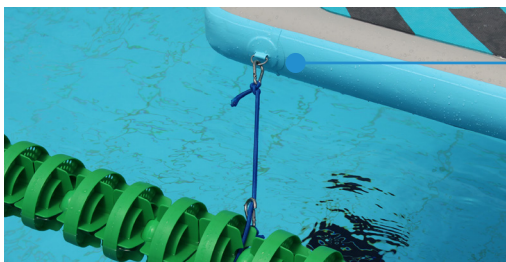

DESCRIPTION

Inflatable water platform specifically developed for training on the water surface. Having as main characteristics its rigidity and ability to float, the Golfinho AQUAFIT Base guarantees the strength and safety necessary to perform multiple exercises in water. It has a training area coated with EVA that minimizes the impact during the exercises.

FUNCTION

Equipment developed to be used on the surface of the water, having as main characteristic the constant instability when performing exercises. It is designed to be used in aquatic fitness, rehabilitation and aquatic personal trainer.

- Multifunctionality
- Front and Side Fixation
- Balance
- Stability
- Mobility

6 **Fixing rings** that allow two types of anchoring: front and side.

1 **Transport handle** on the back of the platform.

4 **Support / transport handles** on the surface of the base that allow the combination of elastic bands and other accessories for carrying out exercises and facilitate transport.

Support elastic on the front of the base to attach training accessories, water bottle, etc.

EXERCISE OBJECTIVES

Induced by its main characteristic, it forces the practitioner to a total concentration during the execution of the exercises, as well as to a greater neural stimulation of the stabilizing muscles. Its capabilities make it possible to prescribe exercises with benefits for global, localized muscle strength as well as for the stimulation and development of cardiorespiratory capacity. The difficulty in exercising can be started in the way the tension placed on the anchoring of the bases is defined.