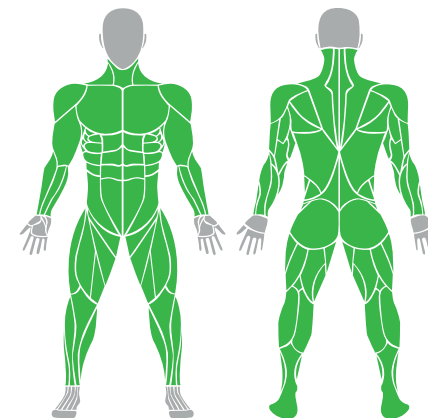

DESCRIPTION

Inflatable water platform specifically developed for training on the water surface. Having as main characteristics its rigidity and ability to float, the Golfinho AQUAFIT Base guarantees the strength and safety necessary to perform multiple exercises in water. It has a training area coated with EVA that minimizes the impact during the exercises.

- Multifunctionality
- Front and Side Fixation
- Balance
- Stability
- Mobility

6 **Fixing rings** that allow two types of anchoring: front and side.

1 **Transport handle** on the back of the platform.

4 **Support / transport handles** on the surface of the base that allow the combination of elastic bands and other accessories for carrying out exercises and facilitate transport.

Support elastic on the front of the base to attach training accessories, water bottle, etc.

EXERCISE OBJECTIVES

Induced by its main characteristic, it forces the practitioner to a total concentration during the execution of the exercises, as well as to a greater neural stimulation of the stabilizing muscles. Its capabilities make it possible to prescribe exercises with benefits for global, localized muscle strength as well as for the stimulation and development of cardiorespiratory capacity. The difficulty in exercising can be started in the way the tension placed on the anchoring of the bases is defined.