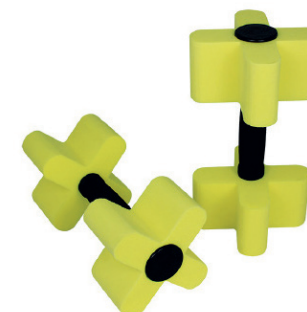

Hydro Dumbbells

Boost your aqua workout

Made from Golfoam with NBR handles, the Hydro Dumbbells have been designed to work all the muscles of the upper body and torso, whilst ensuring user comfort. These dumbbells are ideal as introductory or supplementary equipment and are available in a range of shapes and sizes, allowing users to tailor their workout to their needs.

Areas of focus

Suitable for

Aqua fitness

Aquatic rehabilitation

Available colors

NBR

Nitrile butadiene rubber (NBR) is a closed-cell foam material, characterised by its thermal insulation properties, water resistance and durability.

Triangular Hydro Dumbbell

H970S SOFT | Dim.: 12,5x4,5cm

H970M MEDIUM | Dim.: 12,5x6cm

H970H HARD | Dim.: 12,5x8,5cm

Square Hydro Dumbbell

H971S SOFT | Dim.: 12x4,5cm

H971M MEDIUM | Dim.: 12x6cm

H971H HARD | Dim.: 12x8,5cm

Hexagonal Hydro Dumbbell

H972S SOFT | Dim.: 13x4,5cm

H972M MEDIUM | Dim.: 13x6cm

H972H HARD | Dim.: 13x8,5cm

Axis Hydro Dumbbell

H973S SOFT | Dim.: 16x4,5cm

H973M MEDIUM | Dim.: 16x6cm

H973H HARD | Dim.: 16x9cm