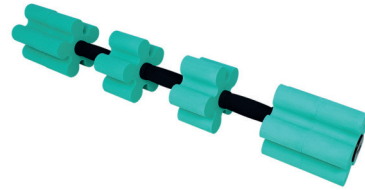

Areas of focus

Suitable for

Aqua fitness

Aquatic rehabilitation

Available colors

NBR

Nitrile butadiene rubber (NBR) is a closed-cell foam material, characterised by its thermal insulation properties, water resistance and durability.

Round Hydro Dumbbell

H976S SOFT | Dim.: 15x4,5cm

H976M MEDIUM | Dim.: 15x6cm

H976H HARD | Dim.: 15x8,5cm

H909P W/ WEIGHT | Dim.: 15x6cm - 300gr

Round Hydro Dumbbell w/ Strap

H977SF SOFT | Dim.: 15x4,5cm

H977MF MEDIUM | Dim.: 15x6cm

H977HF HARD | Dim.: 15x8,5cm

Cristal Hydro Dumbbell

H979 Dim.: 21,5x6cm

Flower Hydro Dumbbell

H982 Dim.: 14x8,5cm

Diamond Hydro Dumbbell

H981

Dim.: 25x20x6cm

Large Flower Hydro Dumbbell

H983

Dim.: 82x14cm

Block Hydro Dumbbell

H984

Dim.: 8x9cm

Ellipse Hydro Dumbbell

H986