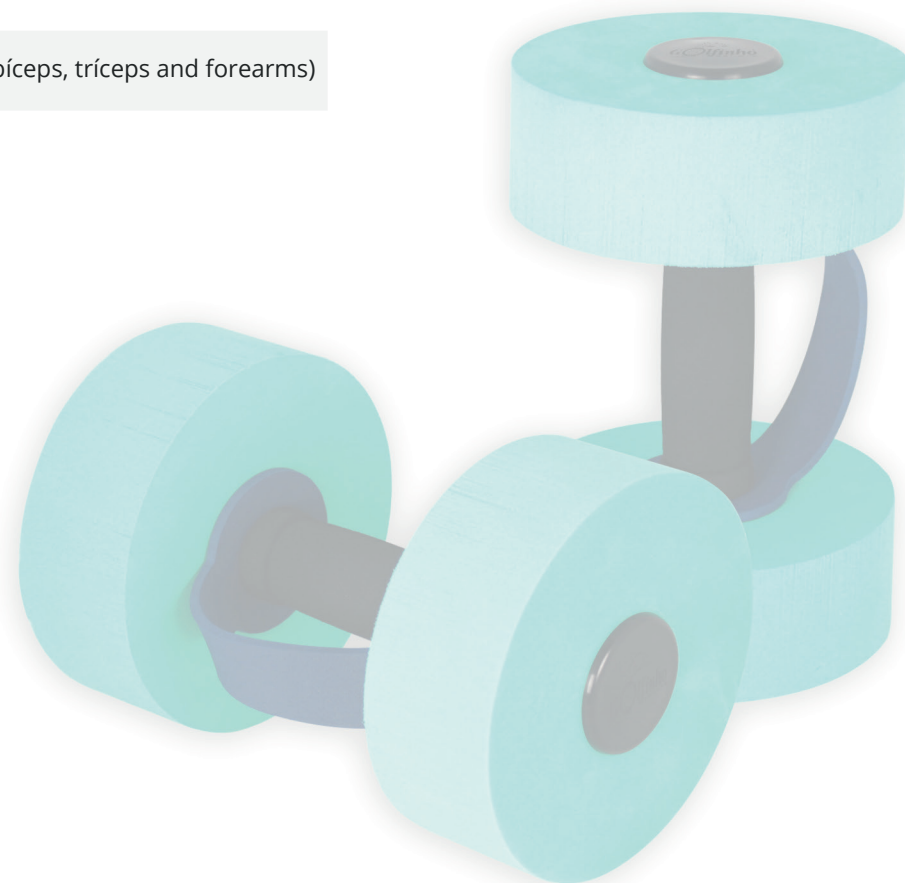

Hydro Dumbbells

Boost your aqua workout

Made from Golfoam with NBR handles, the Hydro Dumbbells have been designed to work all the muscles of the upper body and torso, whilst ensuring user comfort. These dumbbells are ideal as introductory or supplementary equipment and are available in a range of shapes and sizes, allowing users to tailor their workout to their needs.

Areas of focus

Suitable for

Aqua fitness

Aquatic rehabilitation

Available colors

NBR

Nitrile butadiene rubber (NBR) is a closed-cell foam material, characterised by its thermal insulation properties, water resistance and durability.

Triangular Hydro Dumbbell

H970S SOFT | Dim.: 12,5x4,5cm

H970M MEDIUM | Dim.: 12,5x6cm

H970H HARD | Dim.: 12,5x8,5cm

Square Hydro Dumbbell

H971S SOFT | Dim.: 12x4,5cm

H971M MEDIUM | Dim.: 12x6cm

H971H HARD | Dim.: 12x8,5cm

Hexagonal Hydro Dumbbell

H972S SOFT | Dim.: 13x4,5cm

H972M MEDIUM | Dim.: 13x6cm

H972H HARD | Dim.: 13x8,5cm

Axis Hydro Dumbbell

H973S SOFT | Dim.: 16x4,5cm

H973M MEDIUM | Dim.: 16x6cm

H973H HARD | Dim.: 16x9cm