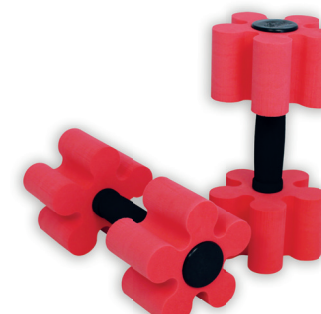

Hydro Dumbbells

Boost your aqua workout

Made from Golfoam with NBR handles, the Hydro Dumbbells have been designed to work all the muscles of the upper body and torso, whilst ensuring user comfort. These dumbbells are ideal as introductory or supplementary equipment and are available in a range of shapes and sizes, allowing users to tailor their workout to their needs.

Round Hydro Dumbbell

H976S SOFT | Dim.: 15x4,5cm

H976M MEDIUM | Dim.: 15x6cm

H976H HARD | Dim.: 15x8,5cm

H909P W/ WEIGHT | Dim.: 15x6cm - 300gr

Round Hydro Dumbbell w/ Strap

H977SF SOFT | Dim.: 15x4,5cm

H977MF MEDIUM | Dim.: 15x6cm

H977HF HARD | Dim.: 15x8,5cm

Cristal Hydro Dumbbell

H979 Dim.: 21,5x6cm

Flower Hydro Dumbbell

H982 Dim.: 14x8,5cm

Diamond Hydro Dumbbell

H981

Dim.: 25x20x6cm

Large Flower Hydro Dumbbell

H983

Dim.: 82x14cm

Block Hydro Dumbbell

H984

Dim.: 8x9cm

Ellipse Hydro Dumbbell

H986