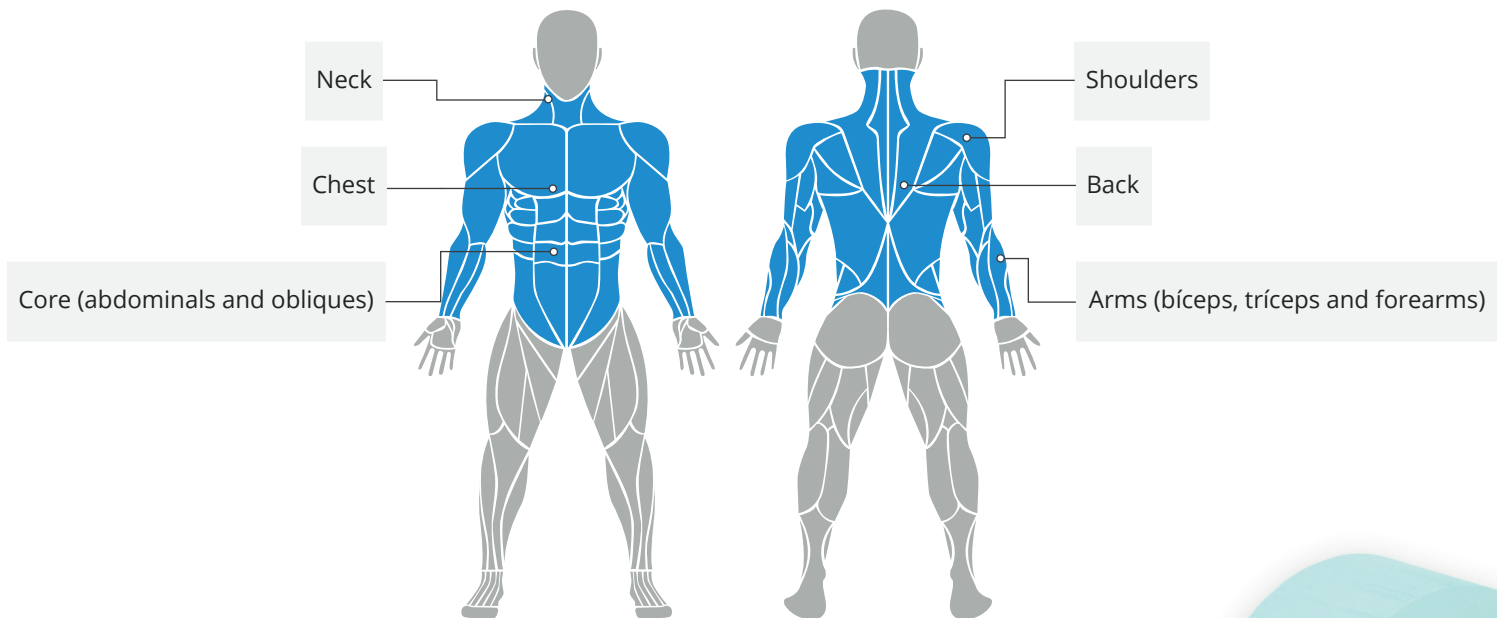

Hydro Dumbbells

Boost your aqua workout

Made from Golfoam with NBR handles, the Hydro Dumbbells have been designed to work all the muscles of the upper body and torso, whilst ensuring user comfort. These dumbbells are ideal as introductory or supplementary equipment and are available in a range of shapes and sizes, allowing users to tailor their workout to their needs.

Areas of focus

Suitable for

Aqua fitness

Aquatic rehabilitation

Available colors

NBR

Nitrile butadiene rubber (NBR) is a closed-cell foam material, characterised by its thermal insulation properties, water resistance and durability.